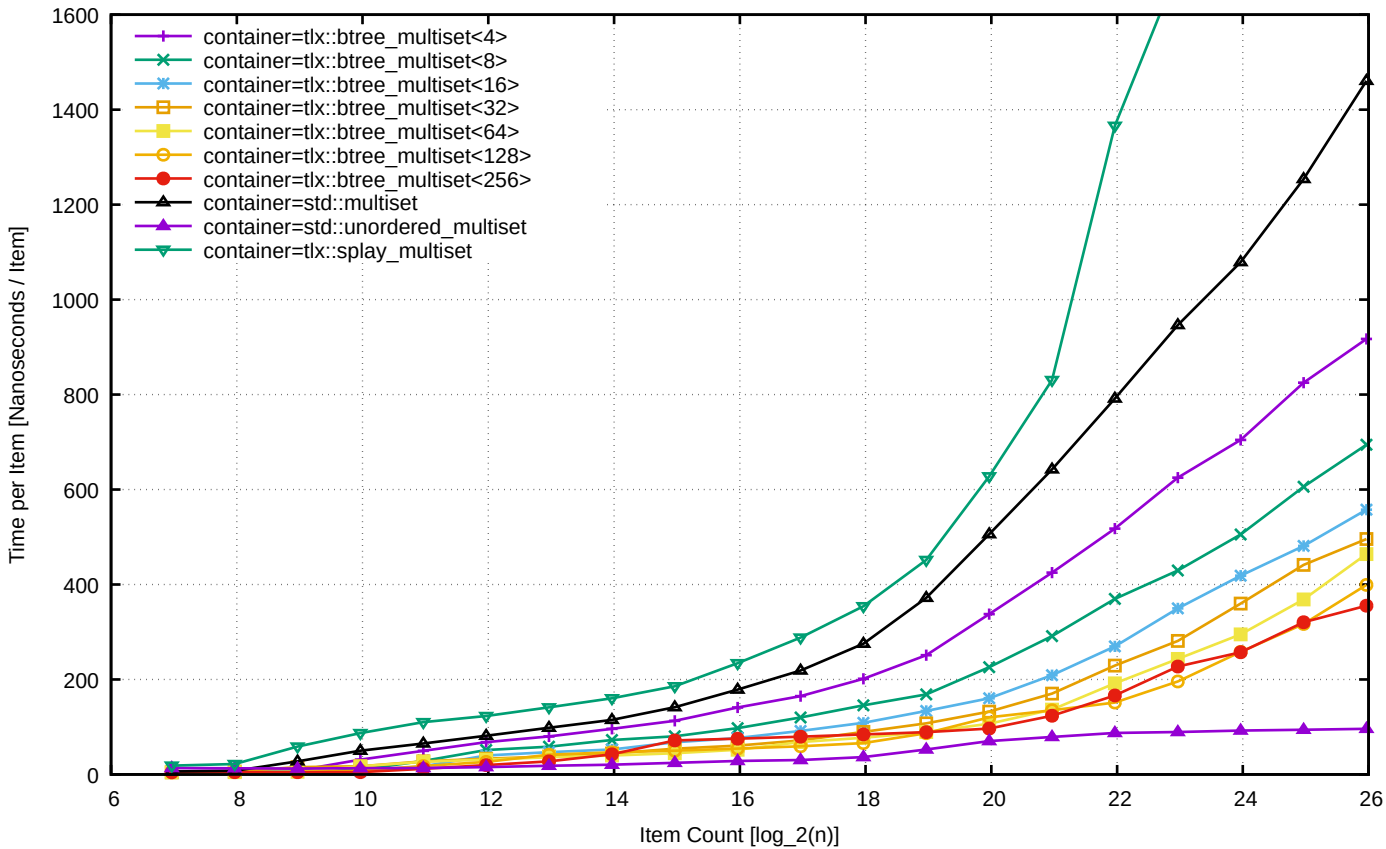

tlx::btree_multiset vs std::multiset vs std::unordered_multiset -- Insert Performance Test

tlx::btree_multiset vs std::multiset vs std::unordered_multiset -- Find Performance Test

tlx::btree_multimap vs std::multimap vs std::unordered_multimap -- Insert Performance Test

tlx::btree_multimap vs std::multimap vs std::unordered_multimap -- Find Performance Test