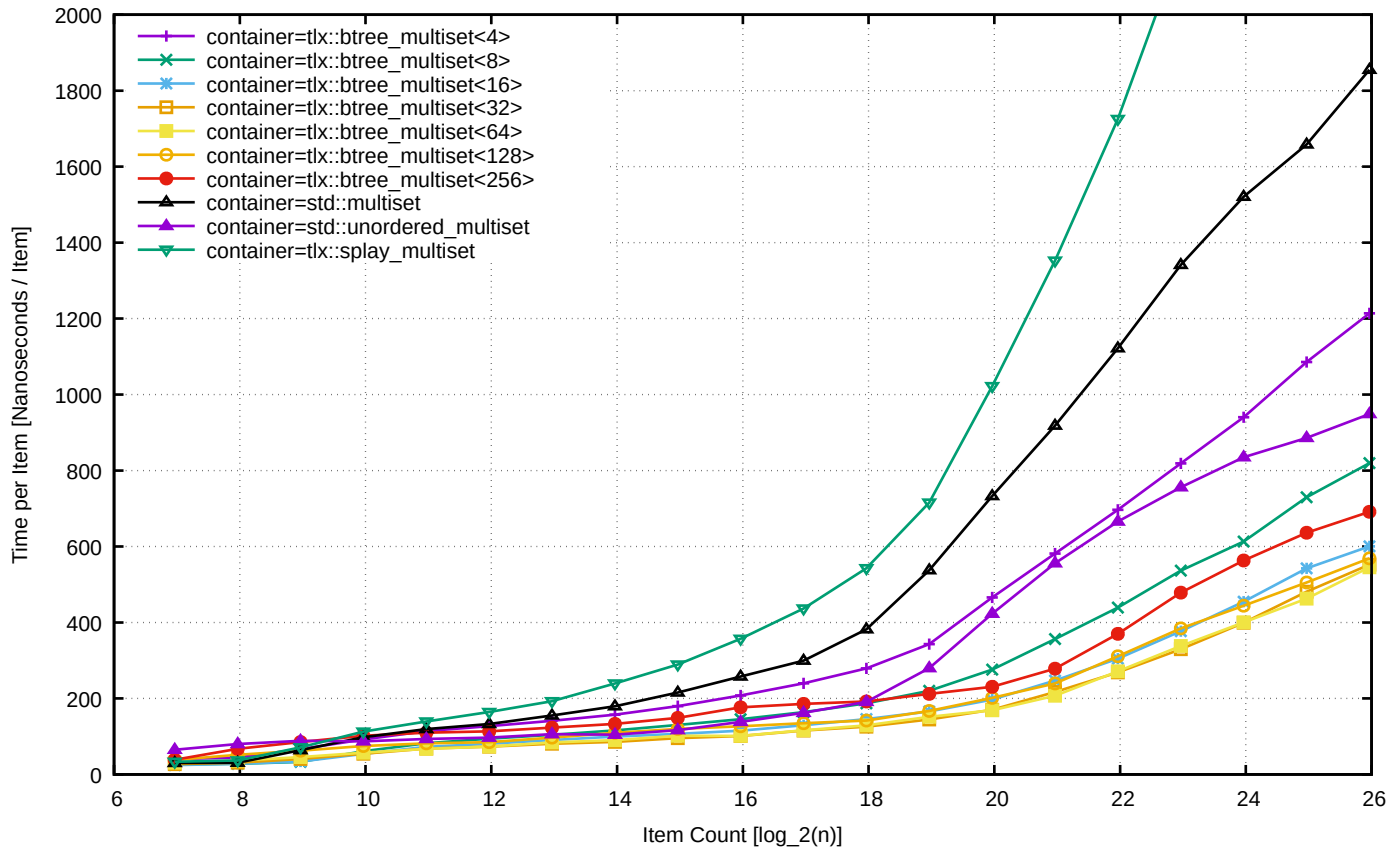

tlx::btree_multiset vs std::multiset vs std::unordered_multiset -- Insert Performance Test

tlx::btree_multiset vs std::multiset vs std::unordered_multiset -- Find Performance Test

tlx::btree_multimap vs std::multimap vs std::unordered_multimap -- Insert Performance Test

tlx::btree_multimap vs std::multimap vs std::unordered_multimap -- Find Performance Test