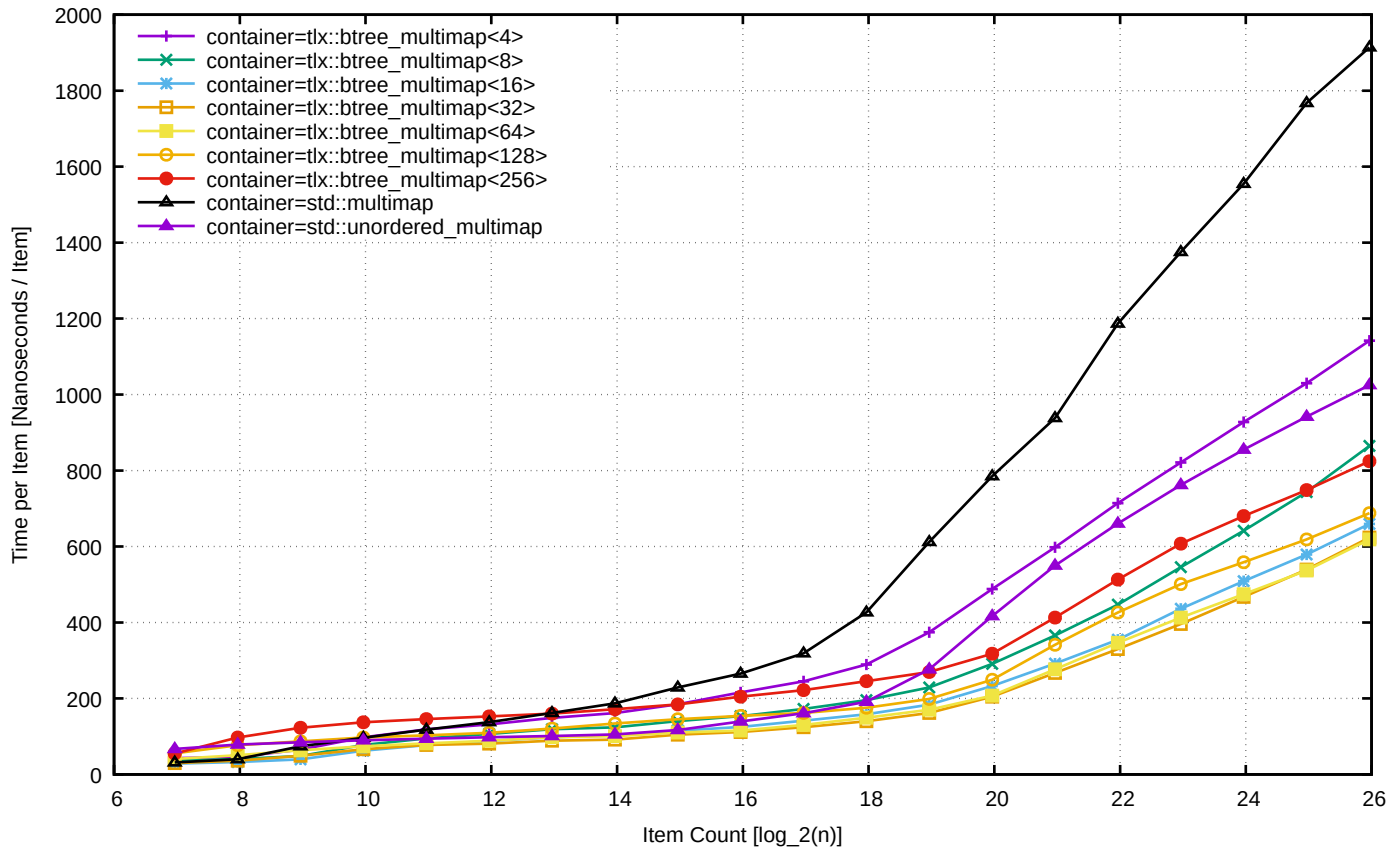

tlx::btree_multiset vs std::multiset vs std::unordered_multiset -- Insert Performance Test

tlx::btree_multiset vs std::multiset vs std::unordered_multiset -- Find Performance Test

tlx::btree_multimap vs std::multimap vs std::unordered_multimap -- Insert Performance Test

tlx::btree_multimap vs std::multimap vs std::unordered_multimap -- Find Performance Test