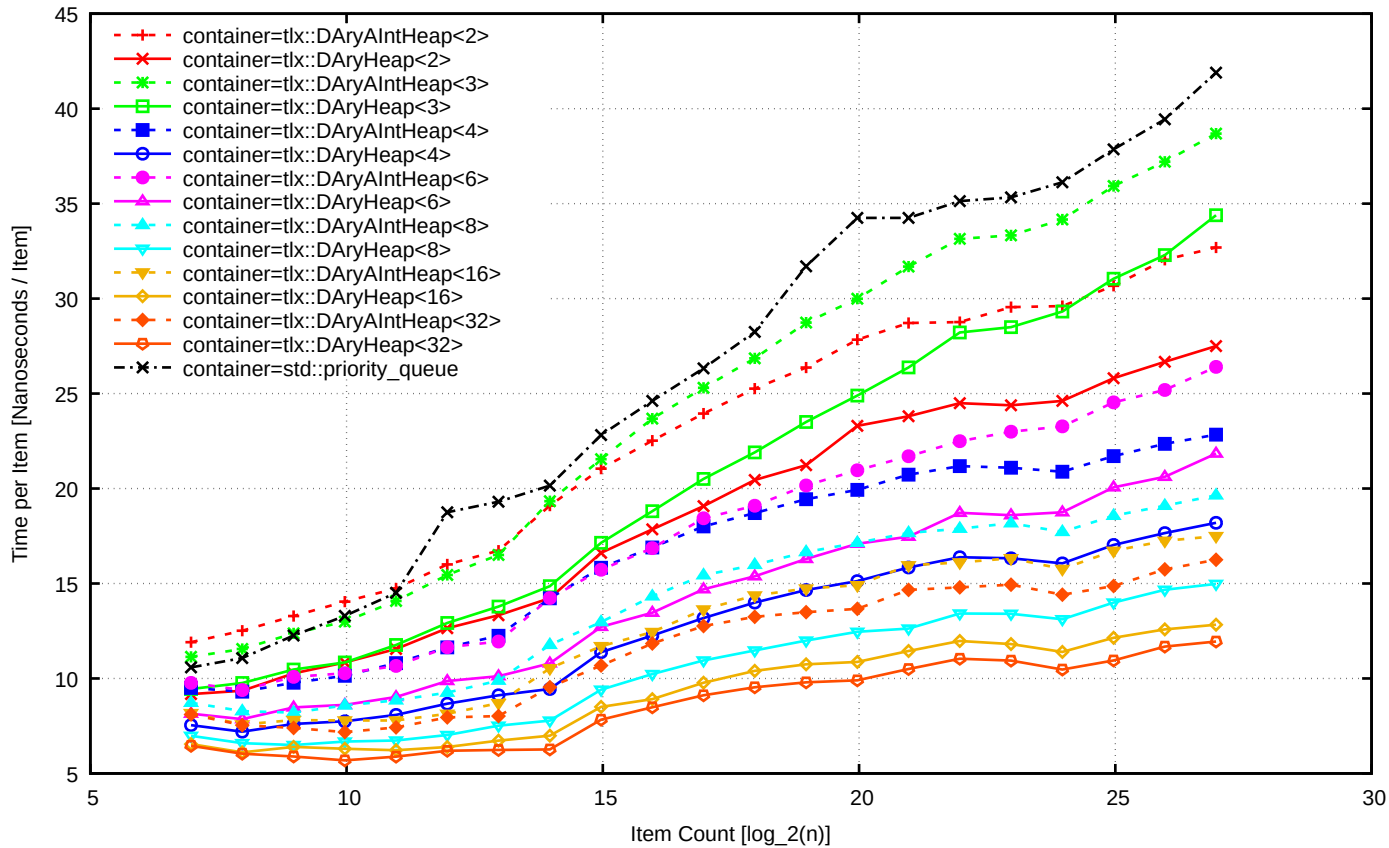

txl::DAryHeap vs std::priority_queue -- Push Fill Performance Test

tlx::DAryHeap vs std::priority_queue -- Push Fill Pop-All Performance Test

tx::DAryHeap vs std::priority_queue -- Fill and Pop-Push Cycle Performance Test