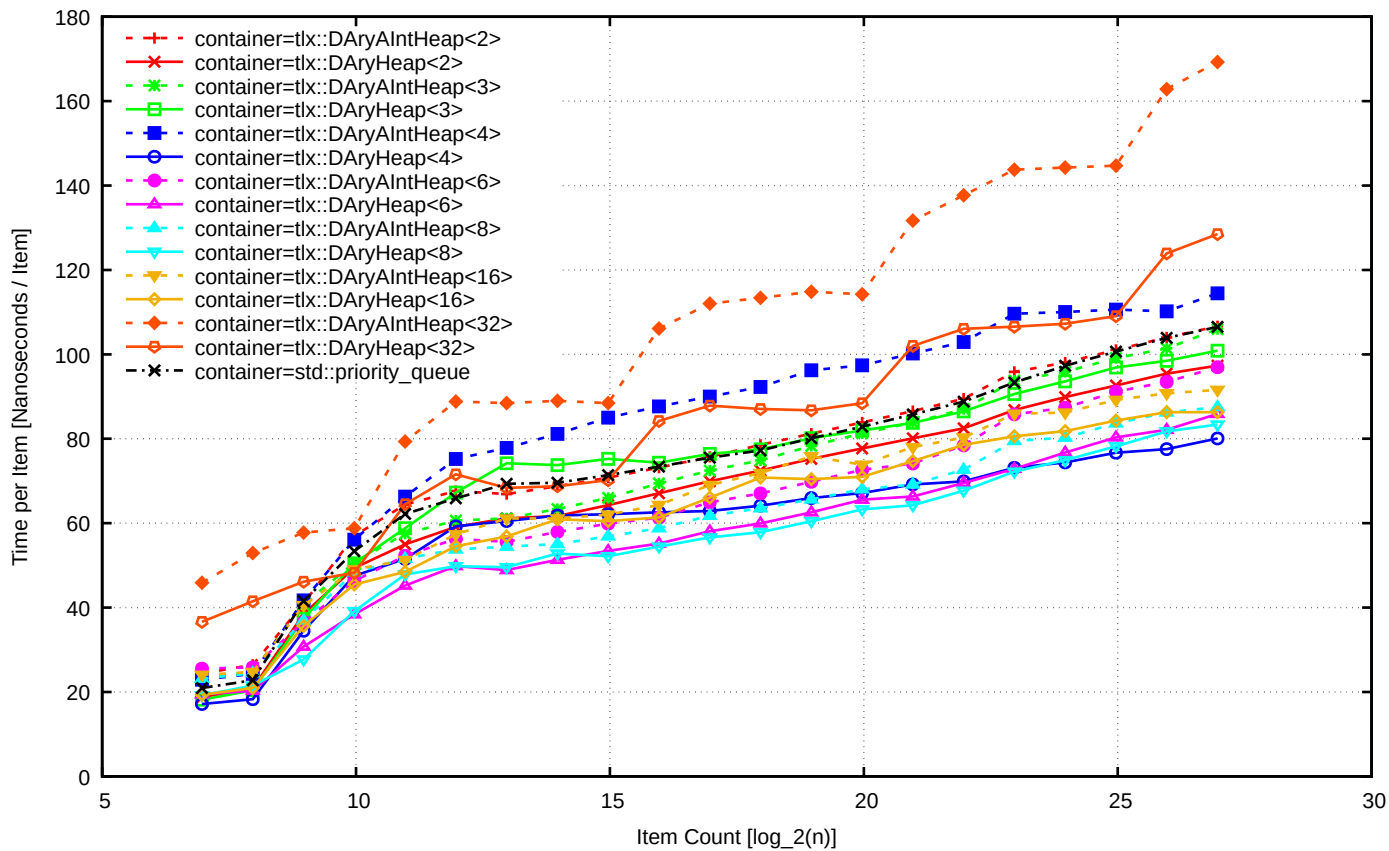

txl::DAryHeap vs std::priority_queue -- Push Fill Performance Test

tlx::DAryHeap vs std::priority_queue -- Push Fill Pop-All Performance Test

tx::DAryHeap vs std::priority_queue -- Fill and Pop-Push Cycle Performance Test